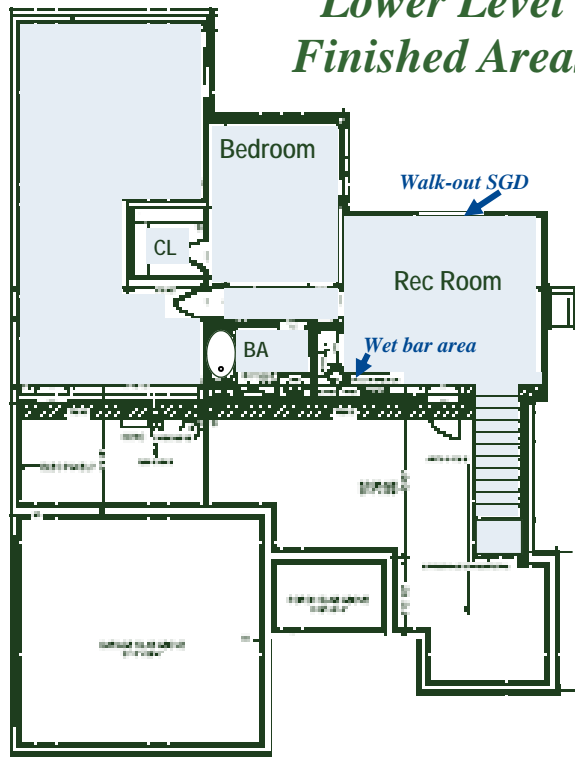

**PRIVATE BOAT SLIP  
AND ELECTRIC LIFT**

Custom Plan  
Vaulted ceiling  
Porches and decking  
Waterview from two sides  
Large kitchen  
Stained "open" stairs  
Side-load garage  
Full walk-out basement  
(partially finished)

*Under Construction*  
**NOW OFFERED FOR SALE**

Only  
**\$399,900**

*Lower Level  
Finished Areas*

*The Cedar Creek at Georgetown*

Lake House at Lake Anna  
 2,500 SF ~ 3 Bedrooms 3 full Baths  
 Screened Porch ~ Front Porch ~ Deck  
 Open plan with Dining Room columns  
 Open stained stairs to below  
 2-car Side-load Garage  
 Great Room with fireplace  
 Water View ~ Mountain View  
 Private boat slip with electric boat lift