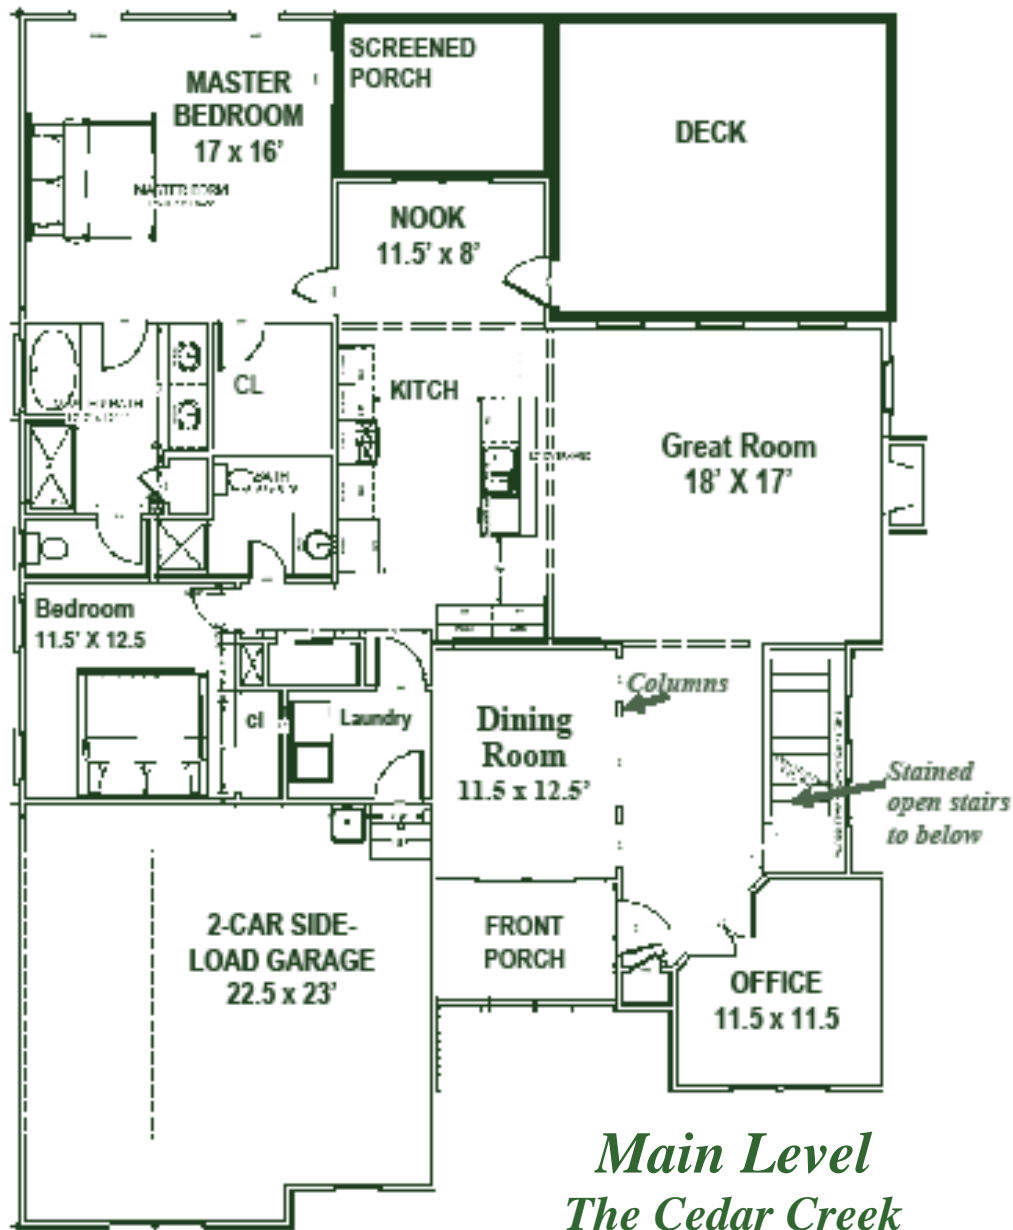

**PRIVATE BOAT SLIP  
AND ELECTRIC LIFT**

Custom Plan  
Vaulted ceiling  
Porches and decking  
Waterview from two sides  
Large kitchen  
Stained "open" stairs  
Side-load garage  
Full walk-out basement  
(partially finished)

*Under Construction*  
**NOW OFFERED FOR SALE**

Only  
**\$399,900**

*Lower Level  
Finished Areas*

*The Cedar Creek at Georgetown*

Lake House at Lake Anna  
 2,500 SF ~ 3 Bedrooms 3 full Baths  
 Screened Porch ~ Front Porch ~ Deck  
 Open plan with Dining Room columns  
 Open stained stairs to below  
 2-car Side-load Garage  
 Great Room with fireplace  
 Water View ~ Mountain View  
 Private boat slip with electric boat lift