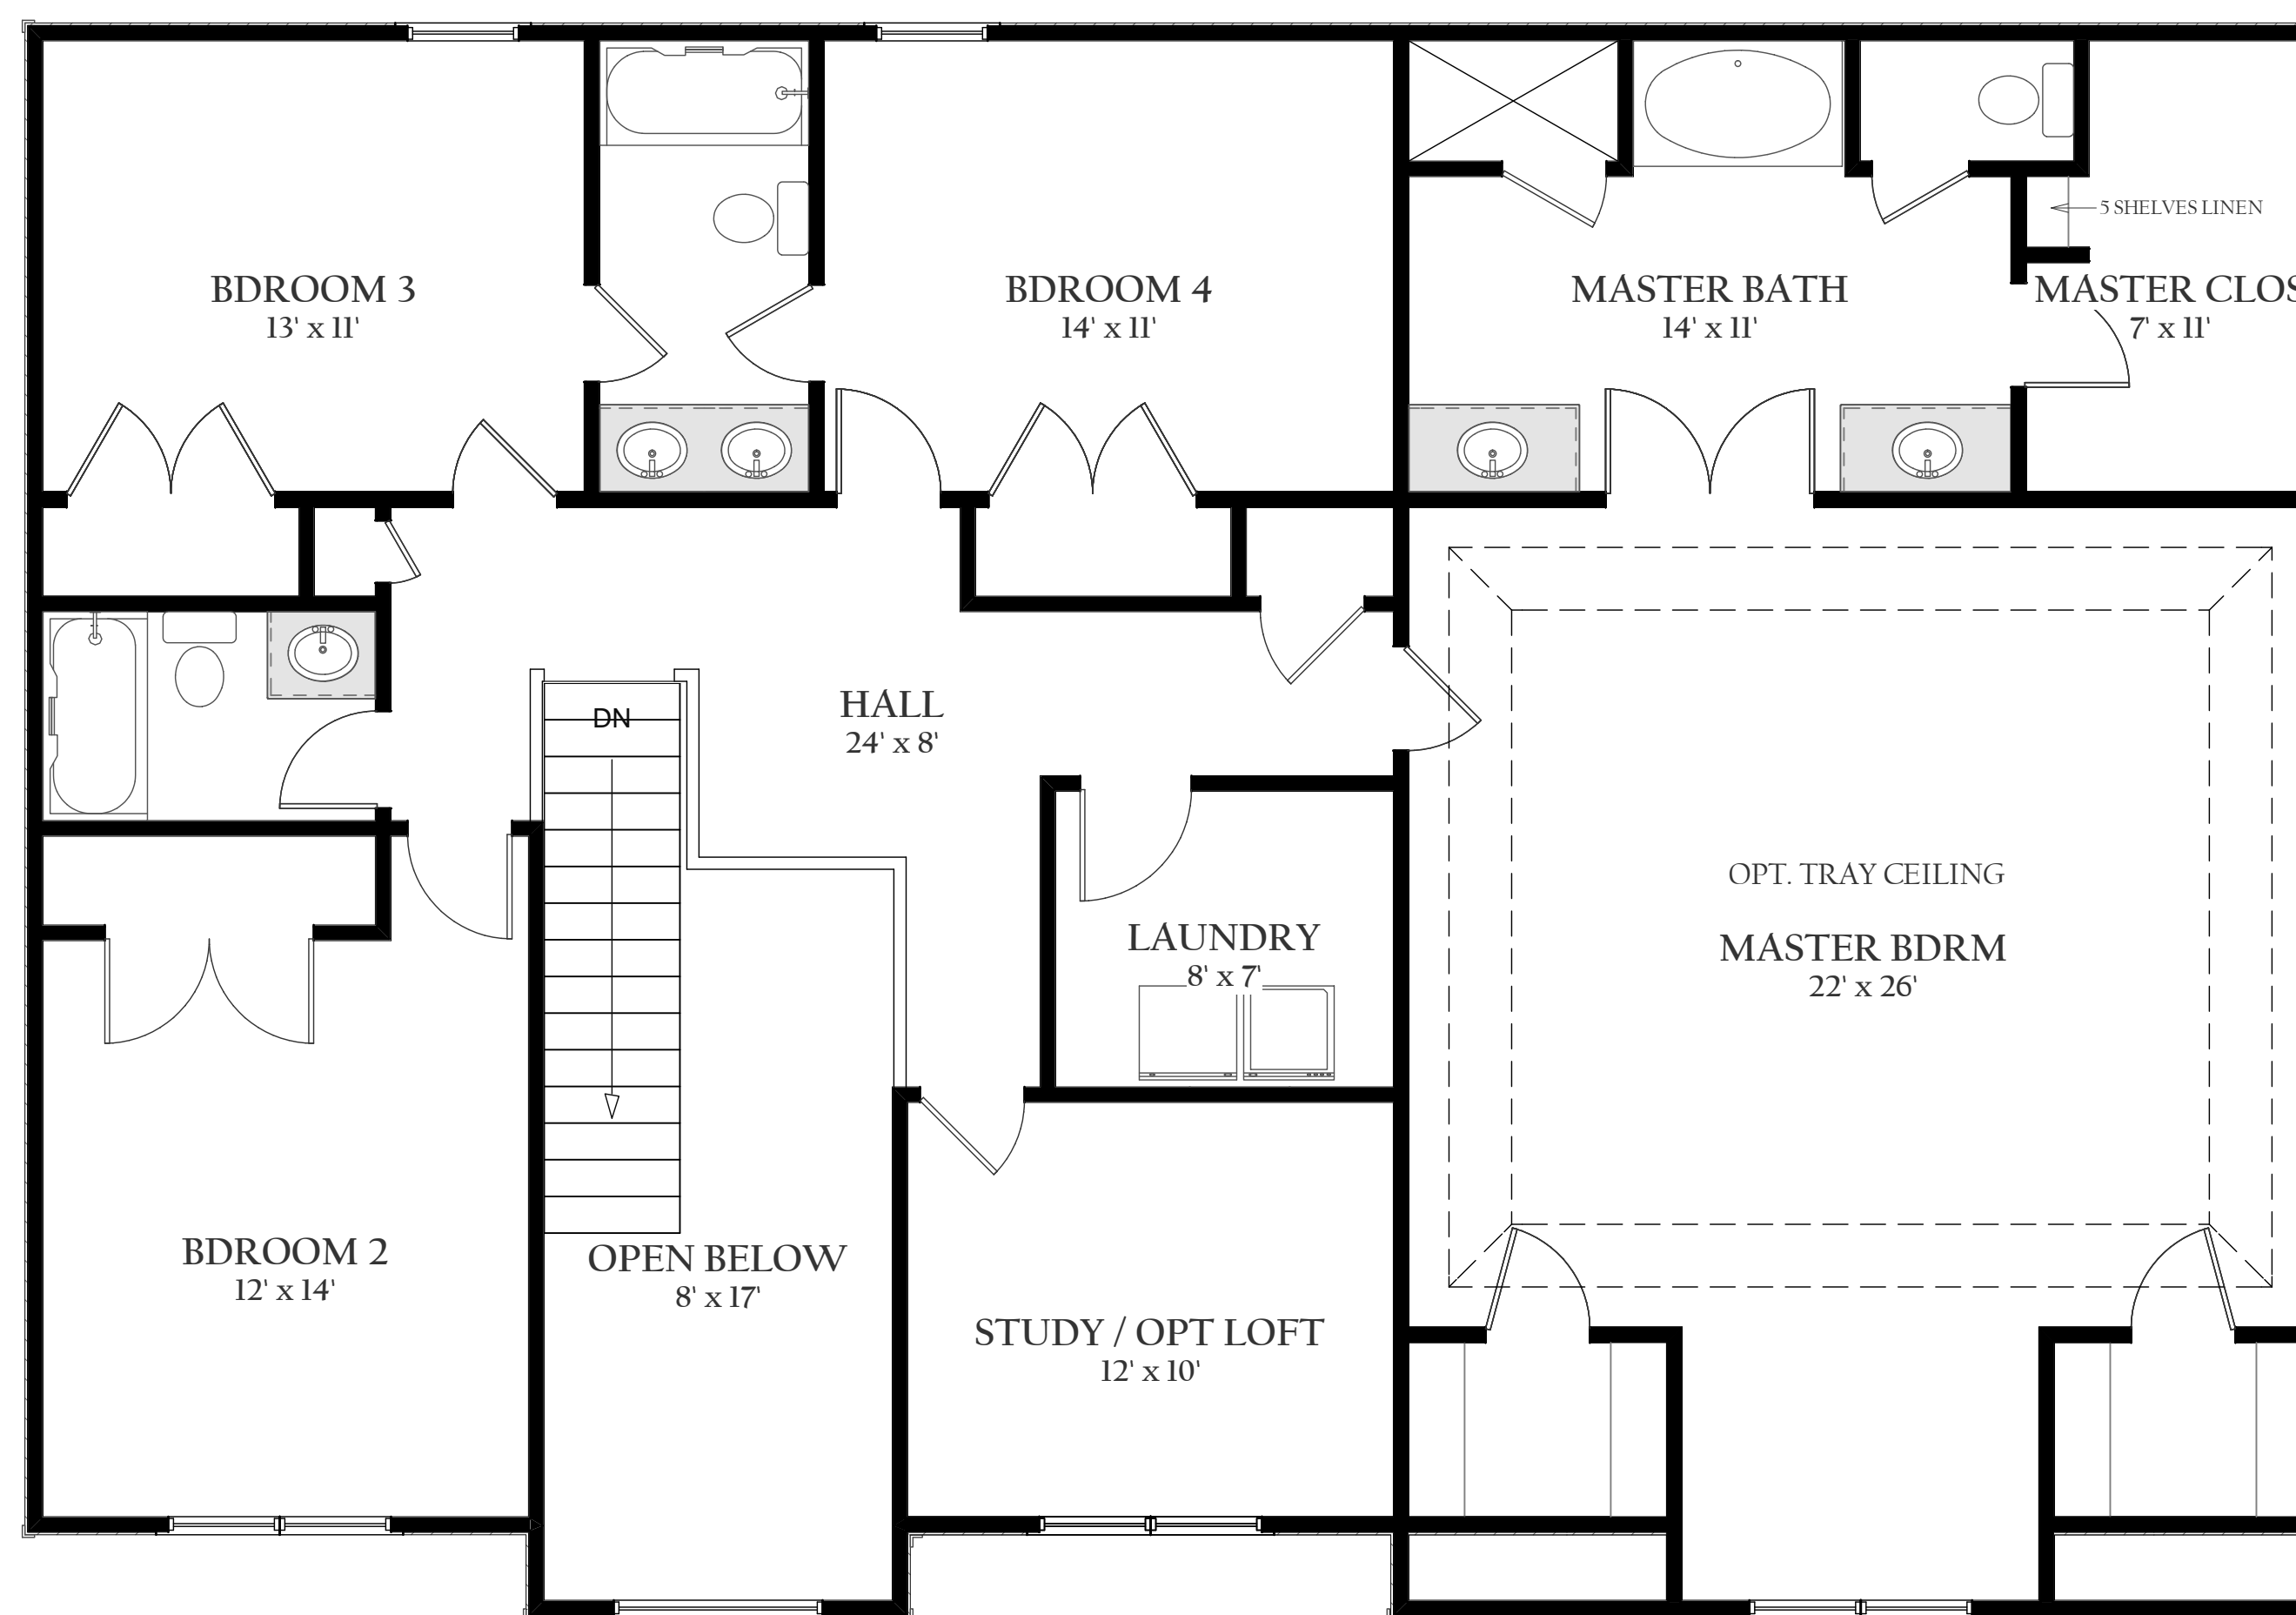

DATE:

6/25/2014

SCALE:

SHEET:

A-1

LIVING AREA
1852 sq ft

SECOND LEVEL (1/4" = 1')

DRAWINGS PROVIDED BY: Battlefield Homes, Inc. 11932 Cherry Road Fredericksburg, VA 22407 540-786-2388		PROJECT DESCRIPTION: In ter QUIA-MARKETING-Layout		SHEET TITLE:	
DATE:	6/25/2014	NO.		DESCRIPTION	
SCALE:		BY			
SHEET:		DATE			
		A-2			
					

FRONT (1/4" = 1')

REAR (1/4" = 1')

DRAWINGS PROVIDED BY:		PROJECT DESCRIPTION:		SHEET TITLE:	
Battlefield Homes, Inc.		Iniquia-Marketing-Layout			
11932 Cherry Road Fredericksburg, VA 22407 540-786-2388					
DATE:	6/25/2014	NO.		NO.	
SCALE:		DESCRIPTION		DESCRIPTION	
SHEET:		BY		BY	
		DATE		DATE	