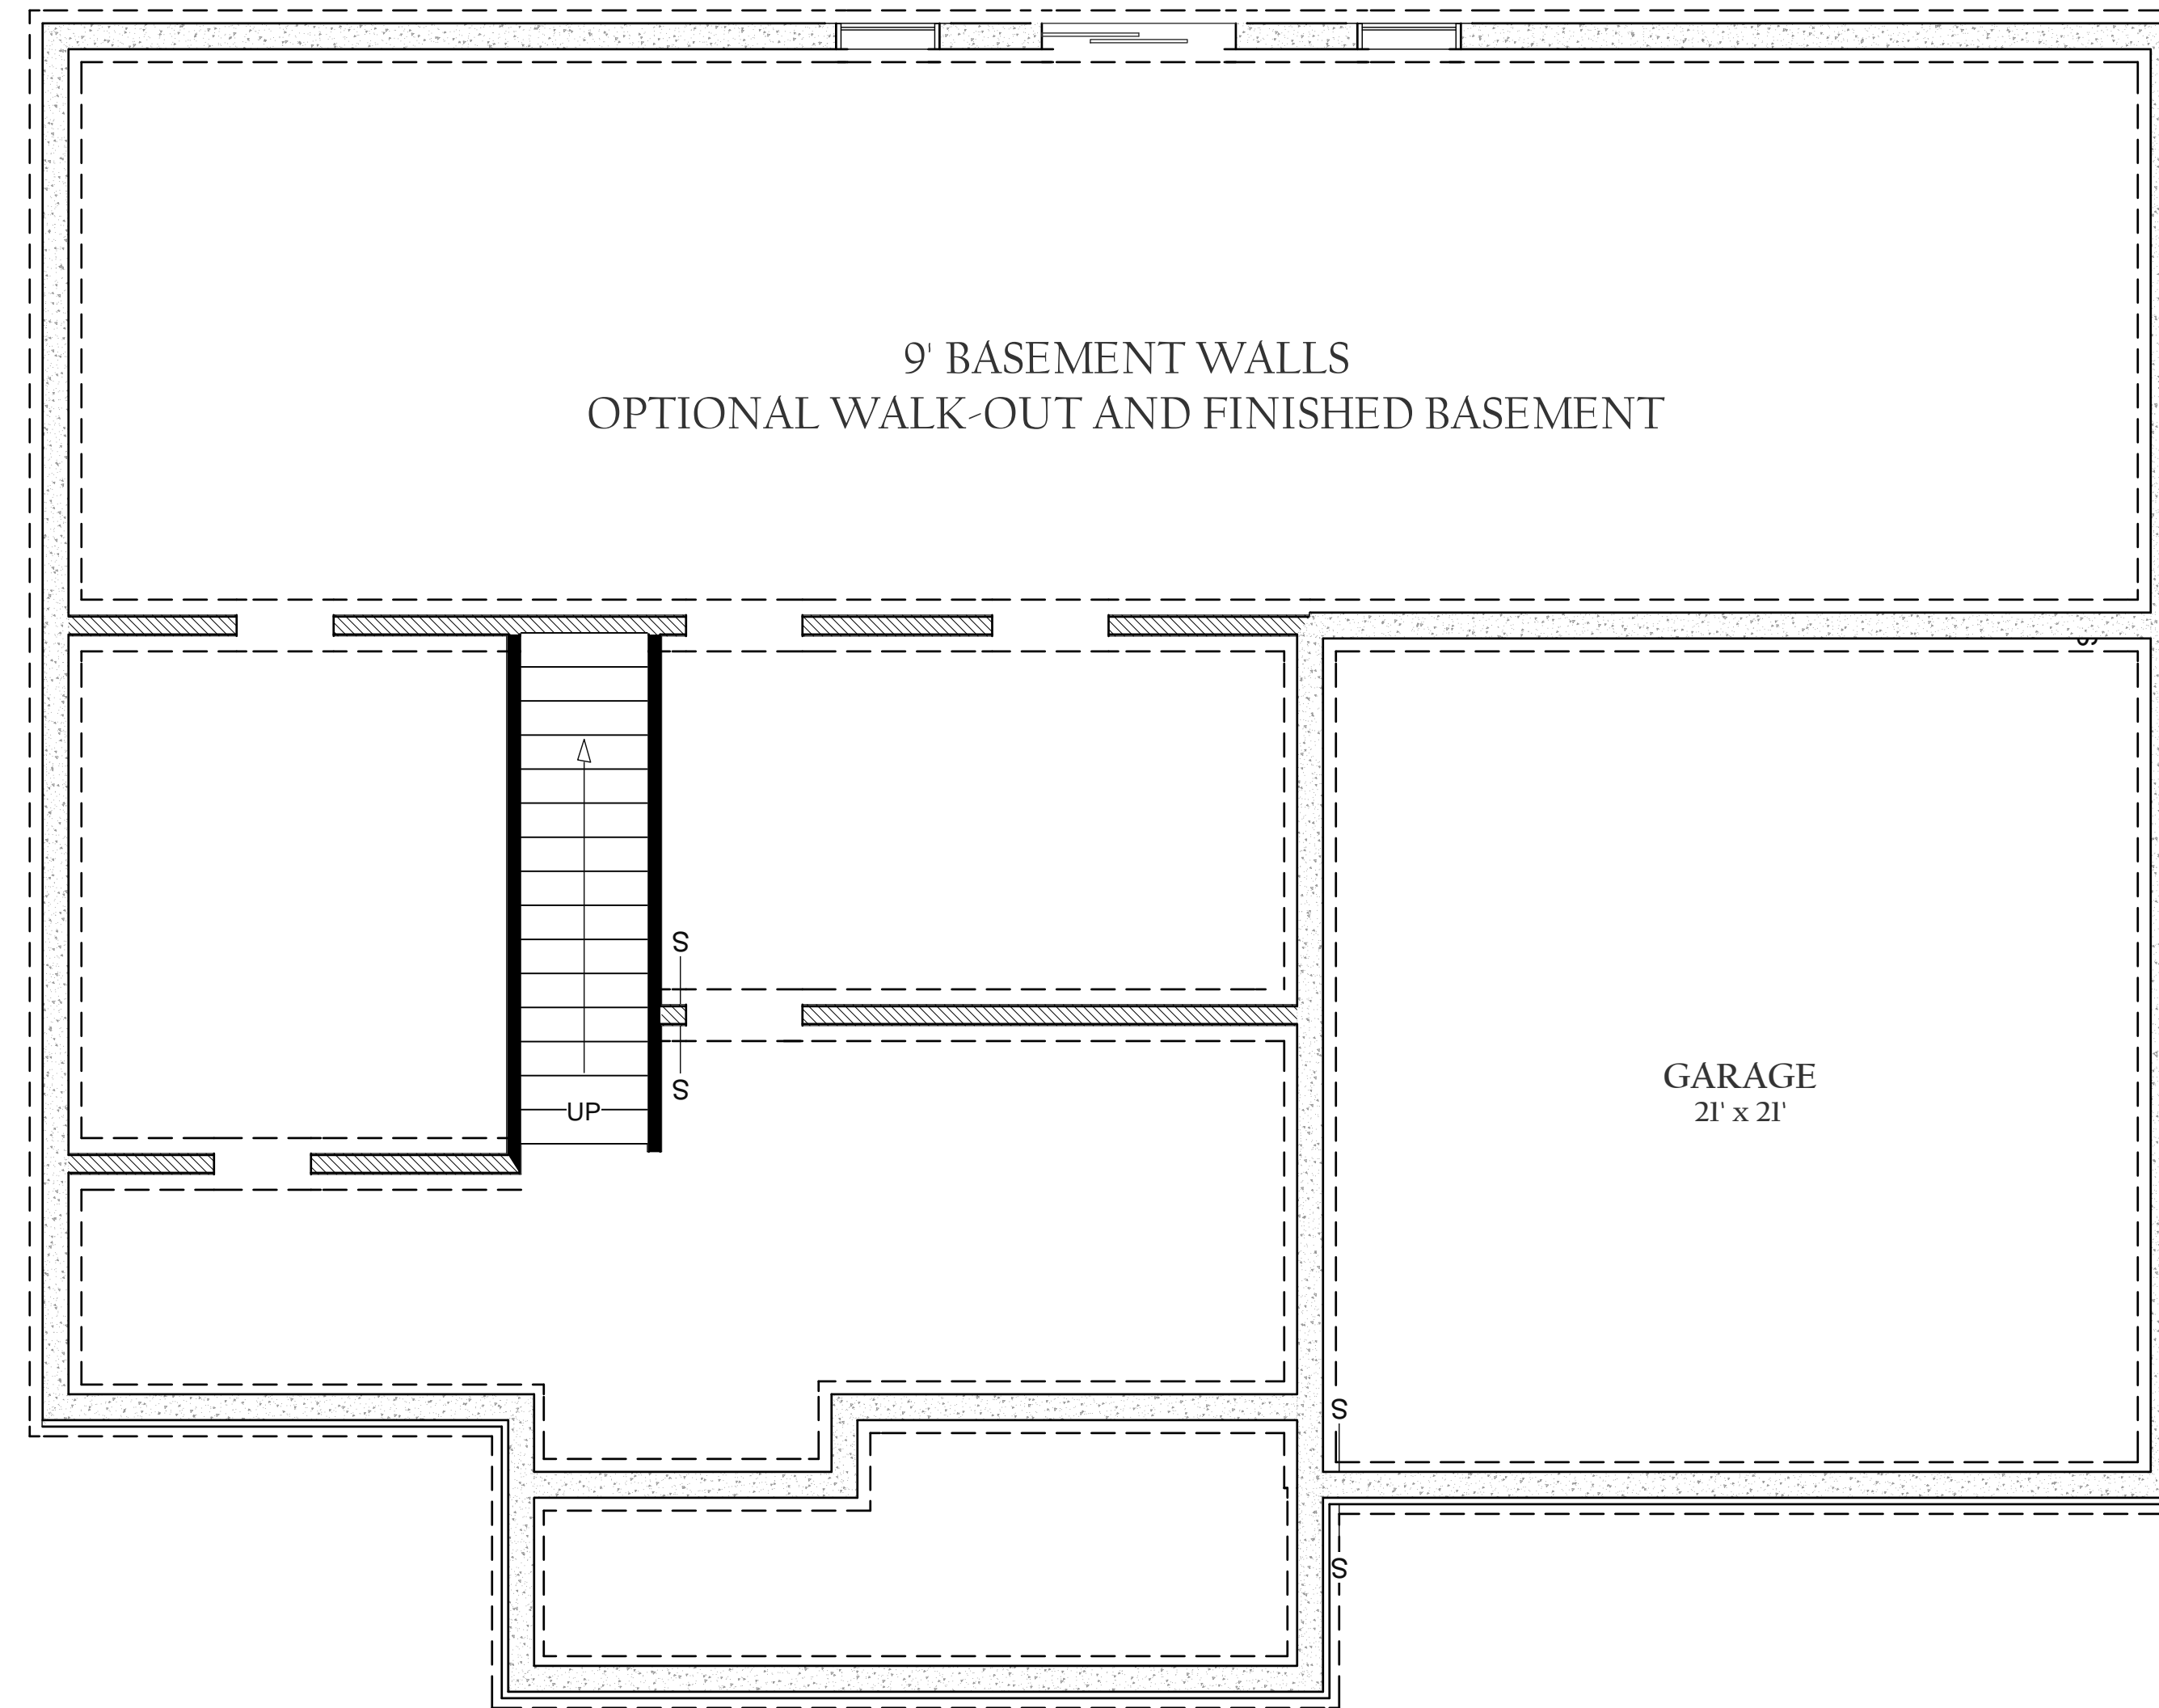

DATE:

6/25/2014

SCALE:

SHEET:

A-1

LIVING AREA
1852 sq ft

SECOND LEVEL (1/4" = 1')

DRAWINGS PROVIDED BY: Battlefield Homes, Inc. 11932 Cherry Road Fredericksburg, VA 22407 540-786-2388		PROJECT DESCRIPTION: In ter QUIA-MARKETING-Layout		SHEET TITLE:	
DATE:	6/25/2014	NO.		DESCRIPTION	
SCALE:		BY			
SHEET:		DATE			
		A-2			
					