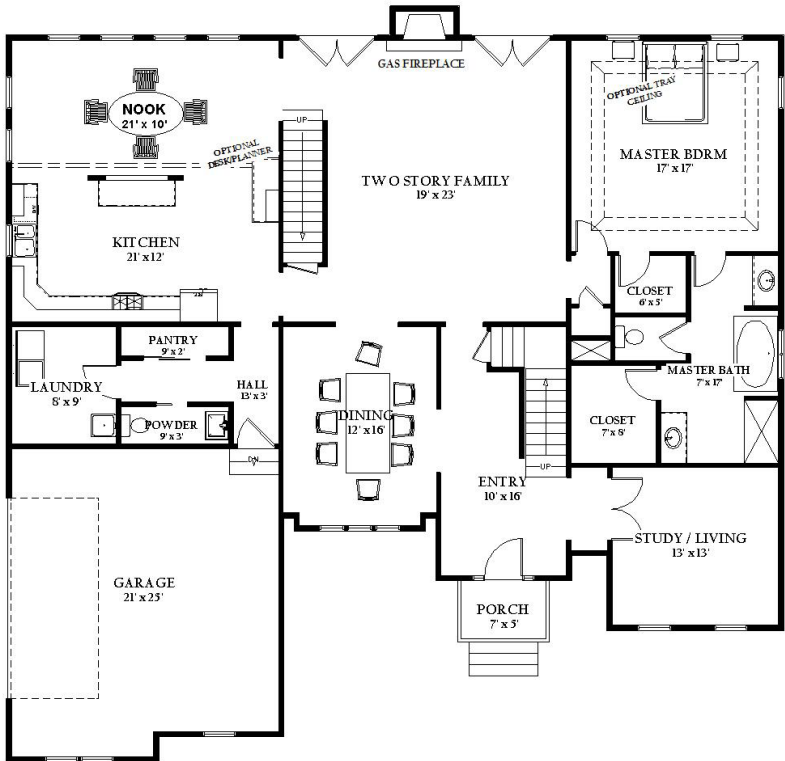

# The Middleton

3,553 square feet

**BattlefieldHomes.com**  
**540.786.2388**

Plans, photographs, and renderings may show optional features.

### First Floor

### Second Floor

**Two-story home with first floor master**  
**4 Bedrooms • 3½ Baths**  
**Call for pricing and custom options.**

Optional walk-out and finished basement

### Features

- Full basement with 9' walls
- Master on main level
- 2-car garage
- 2-story family room
- 9' ceilings
- Gas fireplace