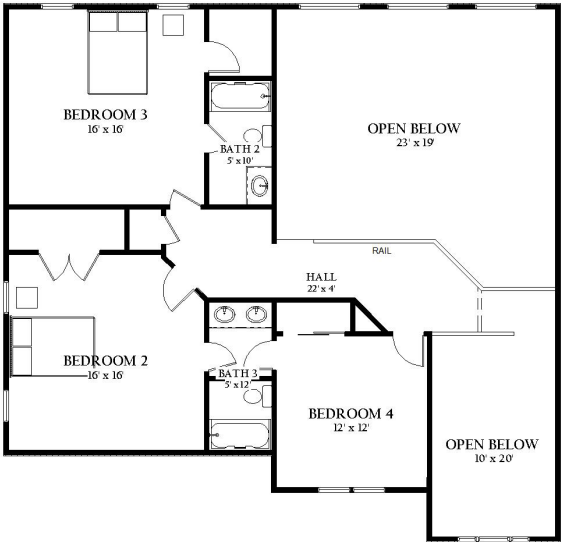

# The Middleton

3,553 square feet

**BattlefieldHomes.com**  
**540.786.2388**

Plans, photographs, and renderings may show optional features.

### First Floor

### Second Floor

**Two-story home with first floor master**  
**4 Bedrooms • 3½ Baths**  
**Call for pricing and custom options.**

Optional walk-out and finished basement

### Features

- Full basement with 9' walls
- Master on main level
- 2-car garage
- 2-story family room
- 9' ceilings
- Gas fireplace