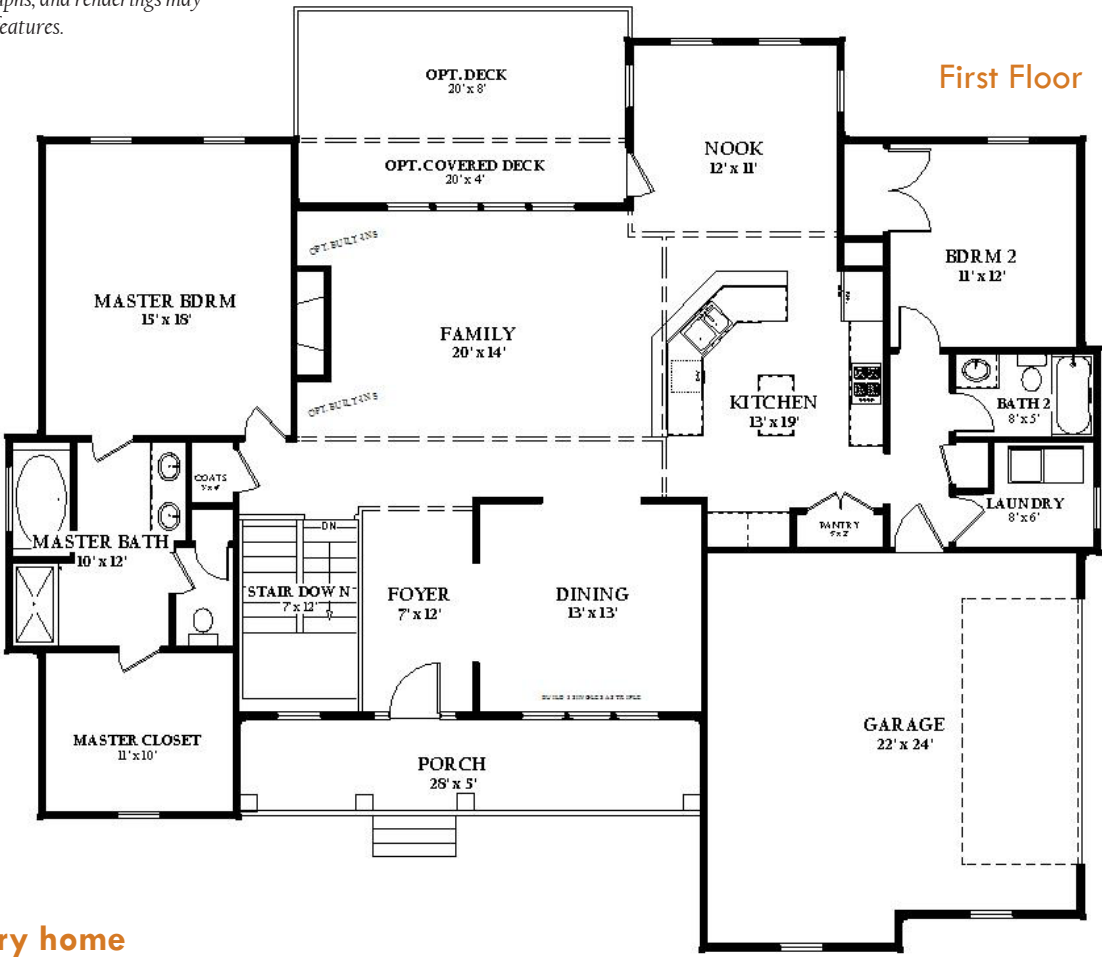

# The Bedford

2,000 square feet

**BattlefieldHomes.com**

**540.786.2388**

Plans, photographs, and renderings may show optional features.

First Floor

**One-story home**  
**2 Bedrooms • 2 Baths**  
**Call for pricing and custom options.**

Optional walk-out  
 and finished basement

### Features

- Full basement with 9' walls
- Open floor plan
- 2-car attached garage
- Cathedral ceilings
- 9' ceilings
- Open staircase
- Gas fireplace