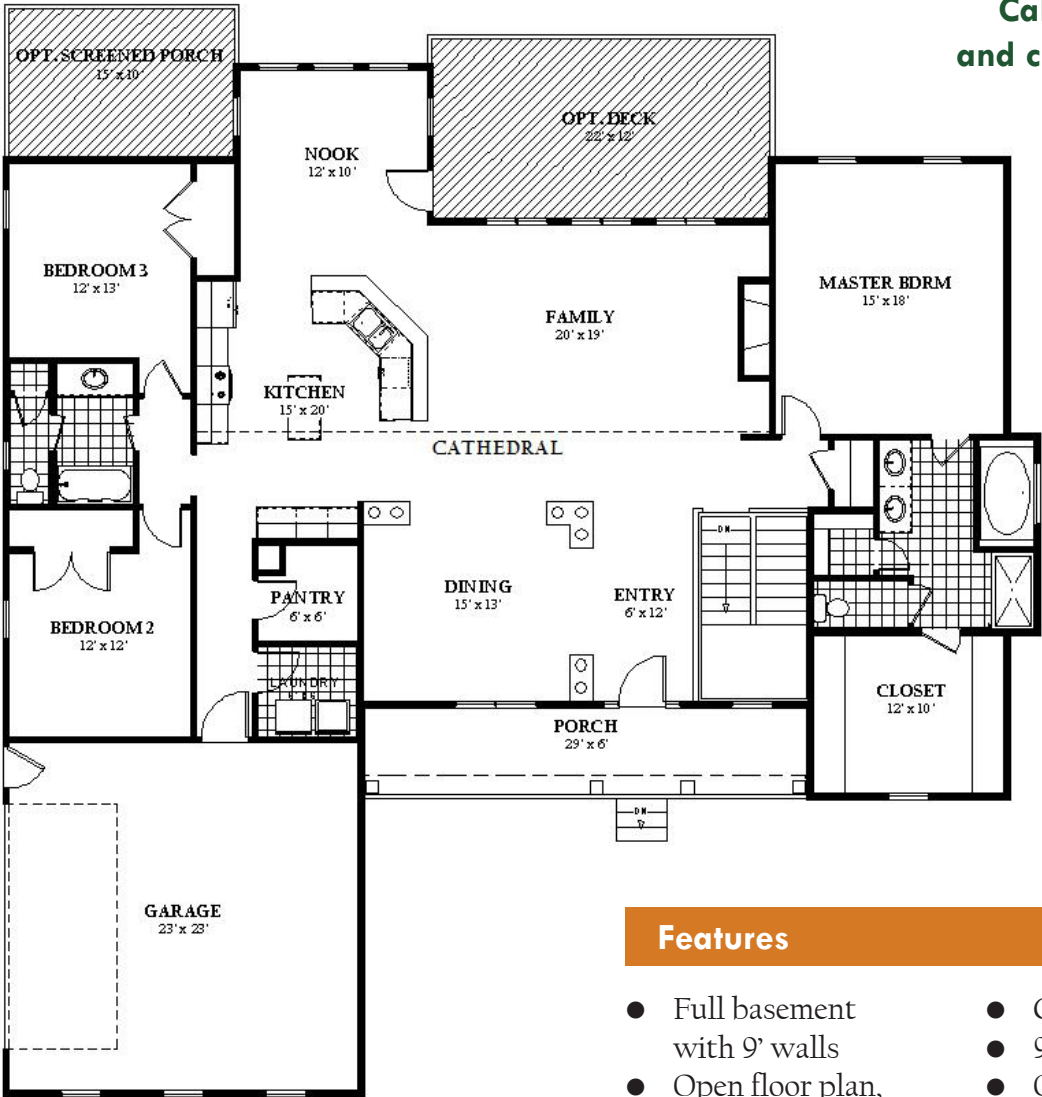

Battlefield Homes, Inc.

The Bedford II
2,376 square feet

BattlefieldHomes.com
540.786.2388

Plans, photographs, and renderings may show optional features.

One-story home
3 Bedrooms • 2 Baths
Call for pricing
and custom options.

First Floor

Optional
walk-out
and finished
basement

Features

- Full basement
- Cathedral ceilings
- Open floor plan,
- 9' ceilings
- 2-car attached garage
- Open staircase
- Gas fireplace