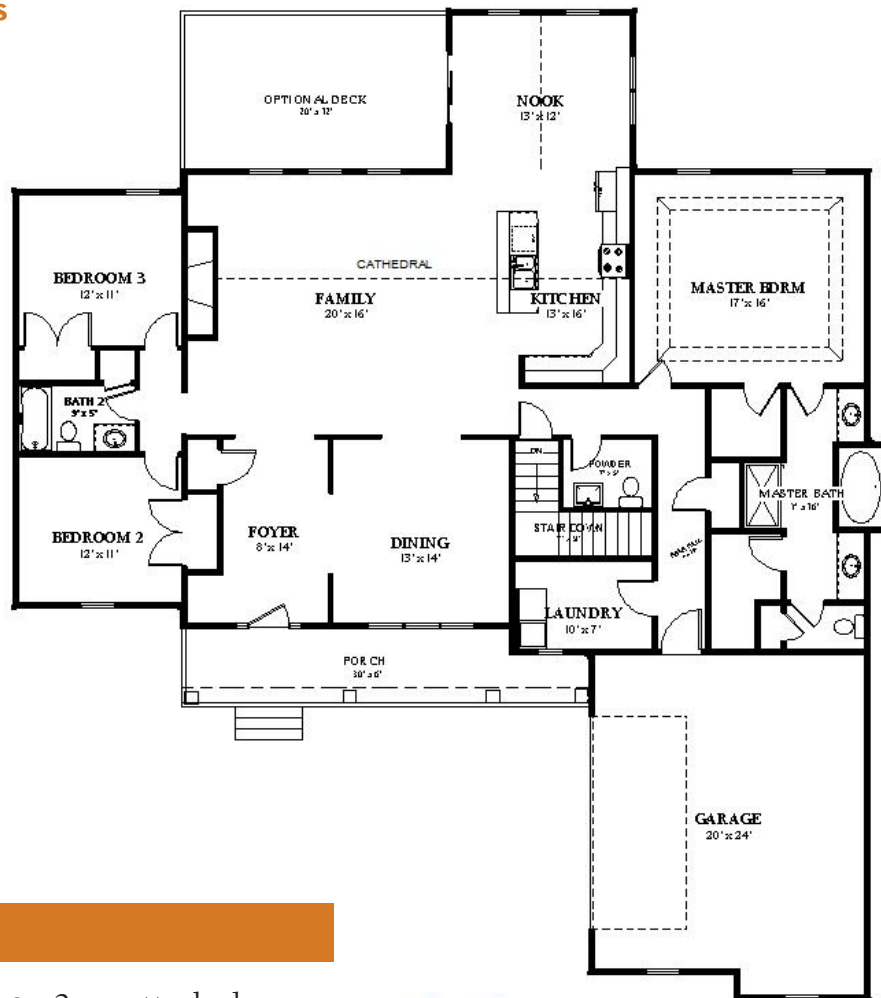

Battlefield Homes, Inc.

The Williamsburg

2,340 square feet

BattlefieldHomes.com

540.786.2388

Plans, photographs, and renderings may show optional features.

One-story home

3 Bedrooms • 2½ Baths

**Call for pricing and
custom options.**

First Floor

Optional
walk-out
and finished
basement

Features

- Full basement with 9' walls
- Open floor plan
- 2-car attached garage
- Cathedral ceilings
- 9' ceilings
- Gas fireplace

9' CEILING HEIGHT

LIVING AREA
2340 sq. ft.